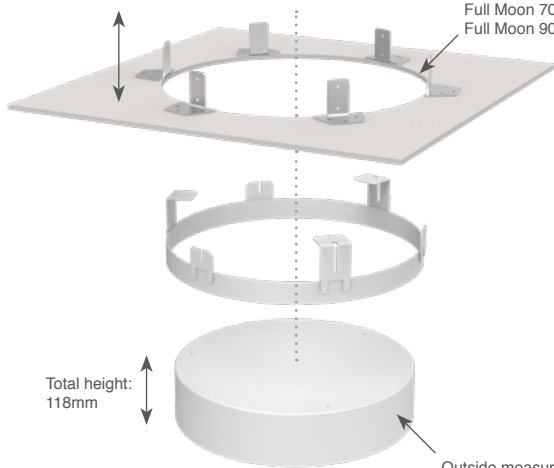

Full Moon Trimless

500 - 700 - 900

Type Lounge
 Mounting Recessed
 Material Aluminium + Polycarbonate (850°C)
 El. class / IP Class I / IP20

Warranty: see p.282

Philips Fortimo LED Module HV

LED Module(s) included
 Driver(s) included

CCT 3000K / 4000K
 CRI Ra90
 LED efficacy 133lm/W / 141lm/W
 SDCM 3

Build-in depth:
 Full Moon 500: min. 160mm
 Full Moon 700: min. 175mm
 Full Moon 900: min. 200mm

Cut-out Diameter:
 Full Moon 500: Ø525mm
 Full Moon 700: Ø725mm
 Full Moon 900: Ø925mm

Total height:
 118mm

Outside measurements:
 Ø 500mm
 Ø 700mm
 Ø 900mm

Carehome of the Future - Beliën Architects

Options

Integrated Emergency Lighting

Standard - 1 Hour	659.24.LED-1
Standard - 3 Hours	659.24.LED-3
DALI - 1 Hour	659.26.LED-1
DALI - 3 Hours	659.26.LED-3